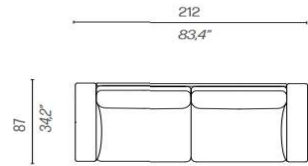

D40015CSP2019	Fenix Sofa	1	$15,713
D42751G054084	Fabric Cat.C Boston Viscose Mix Boston 004 Ivory Leather Straps in Cat.ZA 084 Cuoio Legs in Painted Steel L212 x D87 x H44/75cm *Includes 2pcs 40x40cm Cushions in Leather Cat.ZA 084 Cuoio