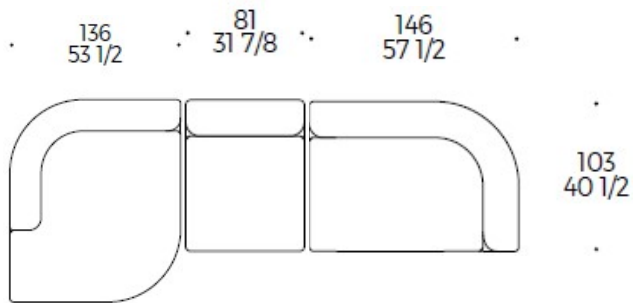

# LIU·JO

CODE	DESCRIPTION	QTY	RETAIL PRICE
PXD E01	<b>Pixi Sofa with Chaise Lounge</b>	0	\$19,416.00
PXD E31	Fabric Cat.A Running Order 1		
PXD 152			
PXD CRU (x2)	Pixi Cushion with Roll Fabric Cat.F Backstage 1 (x2)		
CSL CQ2 (x2)	Cushion 45x45cm in Fabric Cat.C Flame 8 (x2)		
CSL CQ2	Cushion 45x45cm in Fabric Cat.F Lovelock 6 (x1)		
GUE CPP	Cushion 50x30cm in Fabric Cat.A Running Order 1 (x1) L363 x D103/160 x H40/62cm		

RUNNING ORDER 1

BACKSTAGE 1

FLAME 8

LOVELOCK 6

	CODE	DESCRIPTION	QTY	RETAIL PRICE
 	CL1 D3 CSL CQ4	<b>Caillou 3-Seater Sofa</b> Fabric Cat.F Backstage 5 Piping X Ray 35 Black Powder Coated Metal Feet L222 x D95 x H45/79cm <b>*Include Cushion 55x55cm in Fabric Cat.B Silhouette 111</b>	0	\$10,554.00
 	GUE PNO	<b>Guest Armchair</b> Fabric Cat.F Lovelock 1 W77 x D75 x H43/76cm	1	\$3,930.00
 	STB PNO	<b>Sweet Embrace Armchair</b> External in Fabric Cat.A Running Order 1 Internal in Fabric Cat.D Lookbook 1 Black Powder Coated Metal Feet W78 x D80 x H42/111cm	0	\$4,968.00

# LIU·JO

CODE	DESCRIPTION	QTY	RETAIL PRICE
------	-------------	-----	--------------

CMB T30 CMB T35 CSE AVB	<b>Caillou Coffee Table</b> Graniglia Crepuscolo Top  Glass Top W75 x D50 x H45cm Dia50 x H55cm	1	\$3,627.00
-------------------------------	--	---	------------