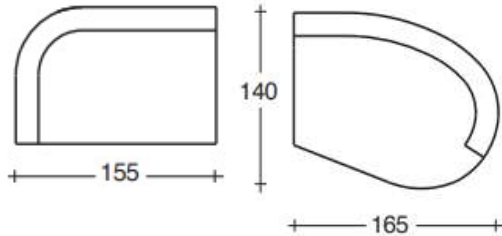

VALENTINI

	CODE	DESCRIPTION	QTY	RETAIL PRICE

80H906.00031

Duke Chaise Lounge
Fabric Cat. Extra Lusso Sinfonia Col.702
Matt Black Painted Metal Legs
W150 x D160 x H39/80cm

1 $7,975.00

80H817.00094

Eduard New Sofa
Fabric Cat. Prestige Foscari Unito Col.04
L320 x D105/140 x H40/85cm

0 $18,673.00

80H830.00069

80H834.00153

80H840.00519

80H839.00513

80H840.00520

80H841.00783

*1pc 130x50cm Cushion in Fabric Cat. Prestige Foscari Unito Col.04
*1pc 60x60cm Cushion in Fabric Cat. Prestige Foscari Unito Col.04
*1pc 50x50cm Cushion in Fabric Cat. Prestige Foscari Unito Col.04
*2pcs 50x50cm Cushion in Fabric Cat. Master Barkley Col.05
*1pc 50x40cm Cushion in Fabric Cat. Prestige Foscari Unito Col.01