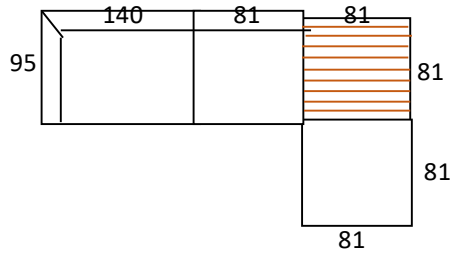

10202-1005 **Acura Chair**
Black Leather
Solid Oiled Oak
W51 x D55 x H45/76cm
*Discontinued

2 $1,056.00

12202-5651 **Level Outdoor Sofa**
12205-5651 Sunbrella Fabric Carbon Sky Natte 10064 140
12203-5651 Gray Powder Coated Aluminium Frame

1 $8,289.00

12204-0351 **Level Outdoor Lounge Table**
Bamboo Top
Gray Powder Coated Aluminium Frame
W81 x D81 x H29cm

1 $1,182.00